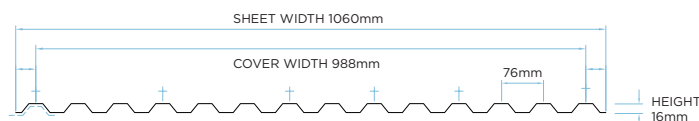

Corolite Greca

Code	PG	Disc	Product Description	Colour	Width mm	Thickness mm	Length mm	Price £
76922	067	067	Corrugated Polycarbonate Sheet	Clear	1060	0.8	1800	41.31
76924	067	067	Corrugated Polycarbonate Sheet	Clear	1060	0.8	2400	55.08
76926	067	067	Corrugated Polycarbonate Sheet	Clear	1060	0.8	3000	68.85