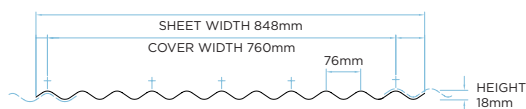

Corolite Iron 10.5/3"

| Code | PG | Disc | Product Description | Colour | Width mm | Thickness mm | Length mm | Price £ |
|-------|-----|------|--------------------------------|--------|----------|--------------|-----------|---------|
| 76902 | 067 | 067 | Corrugated Polycarbonate Sheet | Clear | 848 | 0.8 | 1800 | 30.39 |
| 76904 | 067 | 067 | Corrugated Polycarbonate Sheet | Clear | 848 | 0.8 | 2400 | 40.53 |
| 76906 | 067 | 067 | Corrugated Polycarbonate Sheet | Clear | 848 | 0.8 | 3000 | 50.66 |